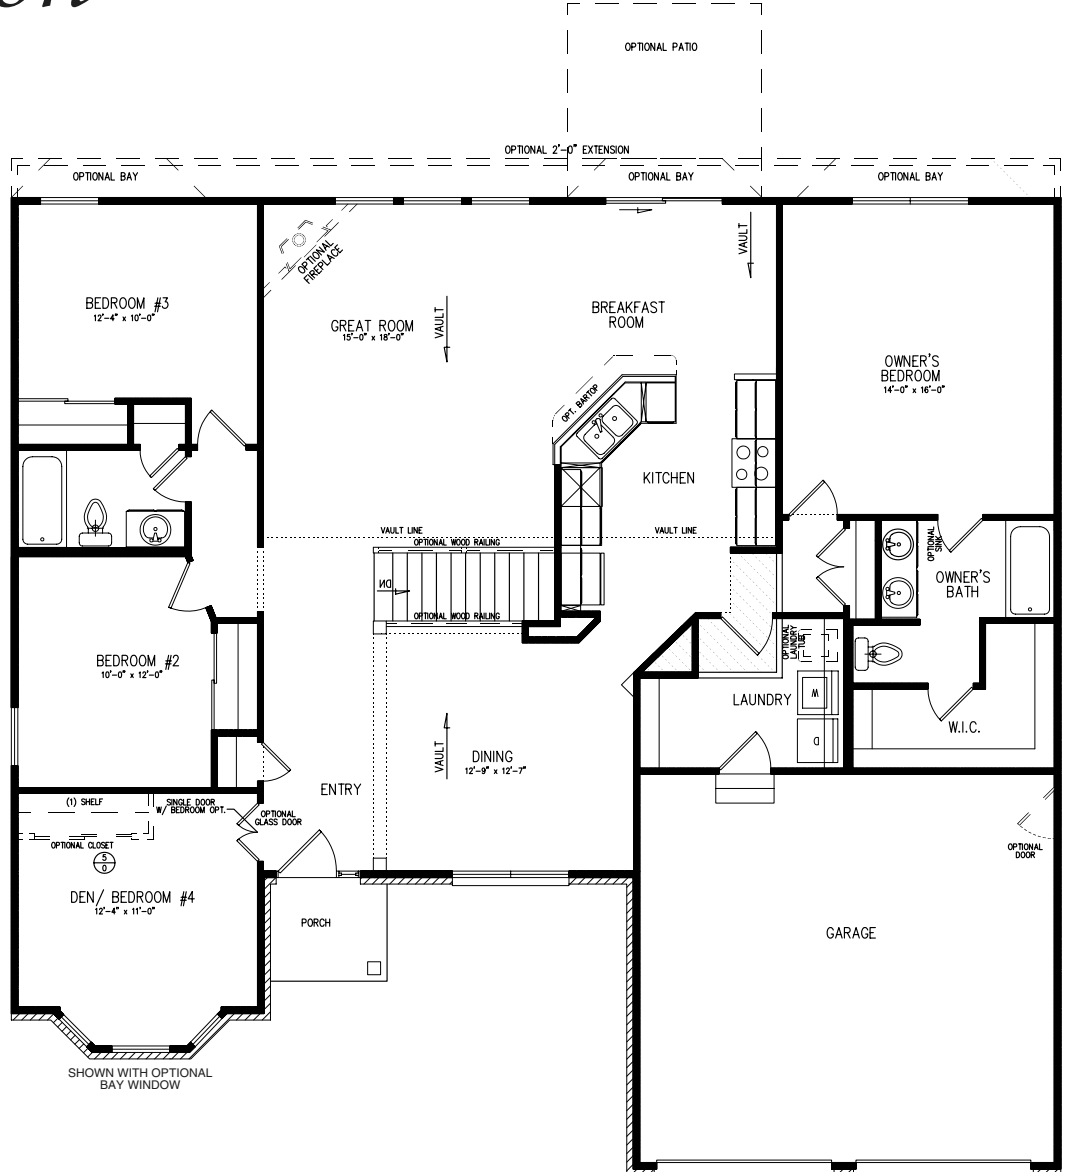

Princeton

Standard Plan

**OPTIONAL
"DEN TO REAR"**

SHOWN WITH OPTIONAL
BAY WINDOW

**OPTIONAL
GARDEN BATH
SLAB ONLY**

**OPTIONAL
OWNERS BATH
SLAB ONLY**

**OPTIONAL
GARDEN BATH
BASEMENT ONLY**