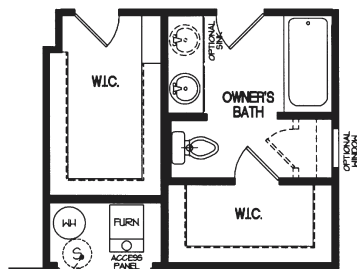

Princeton

Standard Plan

**OPTIONAL
"DEN TO REAR"**

SHOWN WITH OPTIONAL
BAY WINDOW

**OPTIONAL
GARDEN BATH
SLAB ONLY**

**OPTIONAL
OWNERS BATH
SLAB ONLY**

**OPTIONAL
GARDEN BATH
BASEMENT ONLY**