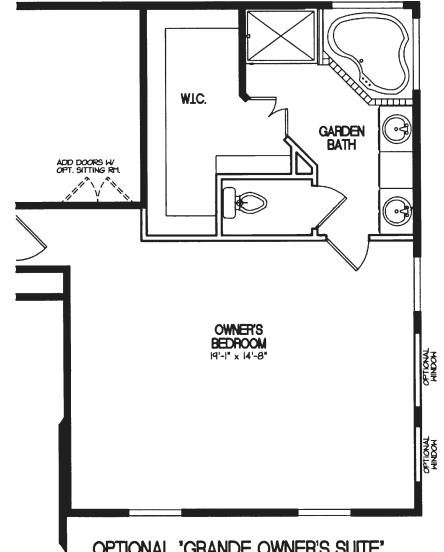

Georgetown

Standard Plan

Second Floor

OPTIONAL 'GRANDE OWNER'S SUITE'

LARGE LAUNDRY - (SLAB)
REQUIRED W/ SLAB OPTION

LARGE LAUNDRY / SEWING ROOM - (BASEMENT)

First Floor

OPTIONAL 'DOOR TO FOYER'
AVAILABLE W/ MORNING ROOM OPTION