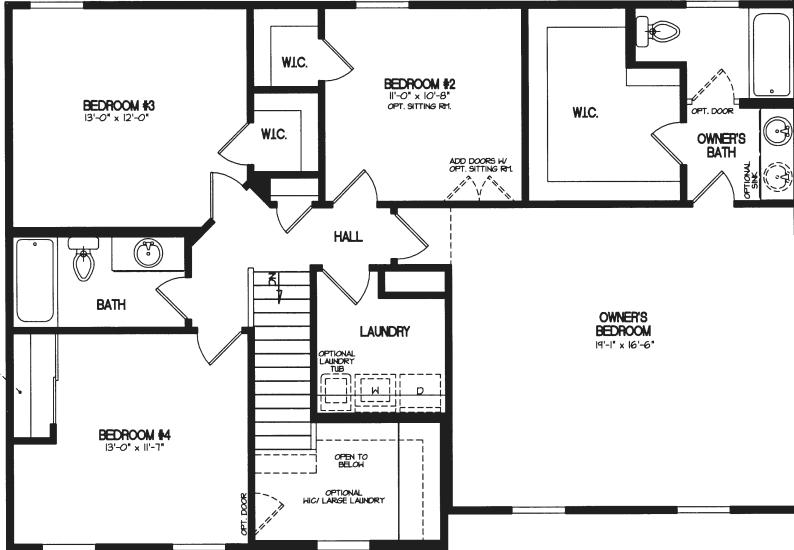

Georgetown

Standard Plan

Second Floor

OPTIONAL 'GRANDE OWNER'S SUITE'

LARGE LAUNDRY - (SLAB)
REQUIRED W/ SLAB OPTION

LARGE LAUNDRY / SEWING ROOM - (BASEMENT)

First Floor

OPTIONAL 'DOOR TO FOYER'
AVAILABLE W/ MORNING ROOM OPTION