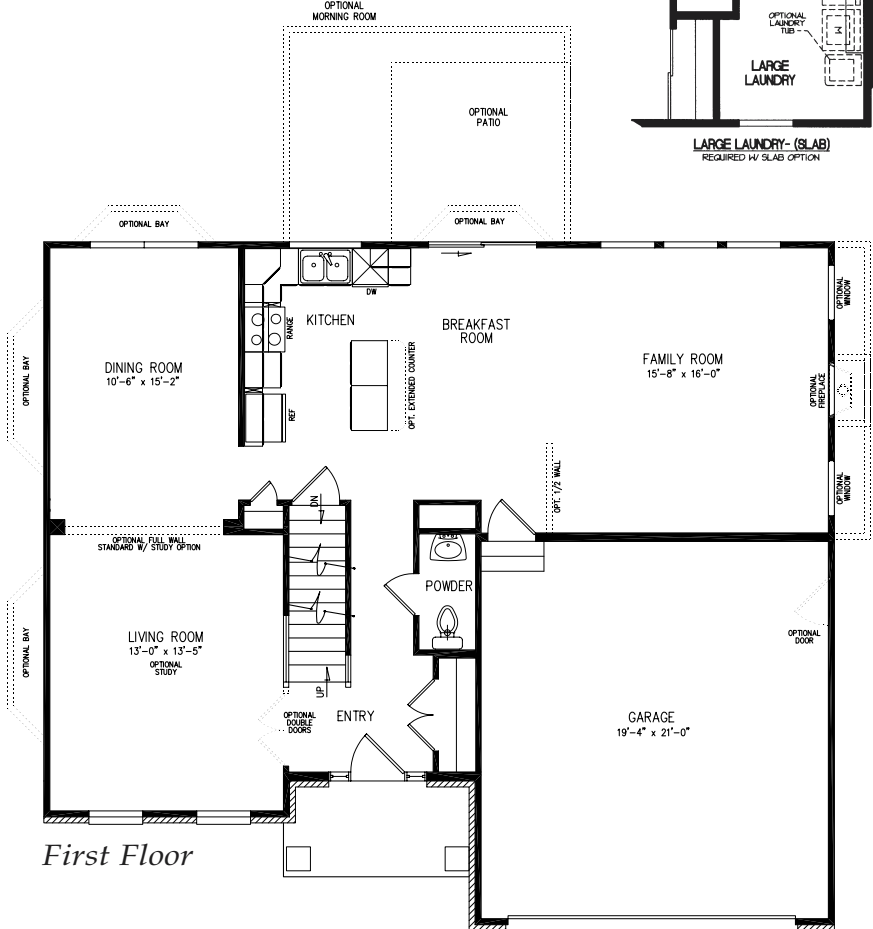

Georgetown

Standard Plan

Second Floor

OPTIONAL 'GRANDE OWNER'S SUITE'

LARGE LAUNDRY - (SLAB)
REQUIRED W/ SLAB OPTION

LARGE LAUNDRY / SEWING ROOM - (BASEMENT)

First Floor

OPTIONAL 'DOOR TO FOYER'
AVAILABLE W/ MORNING ROOM OPTION