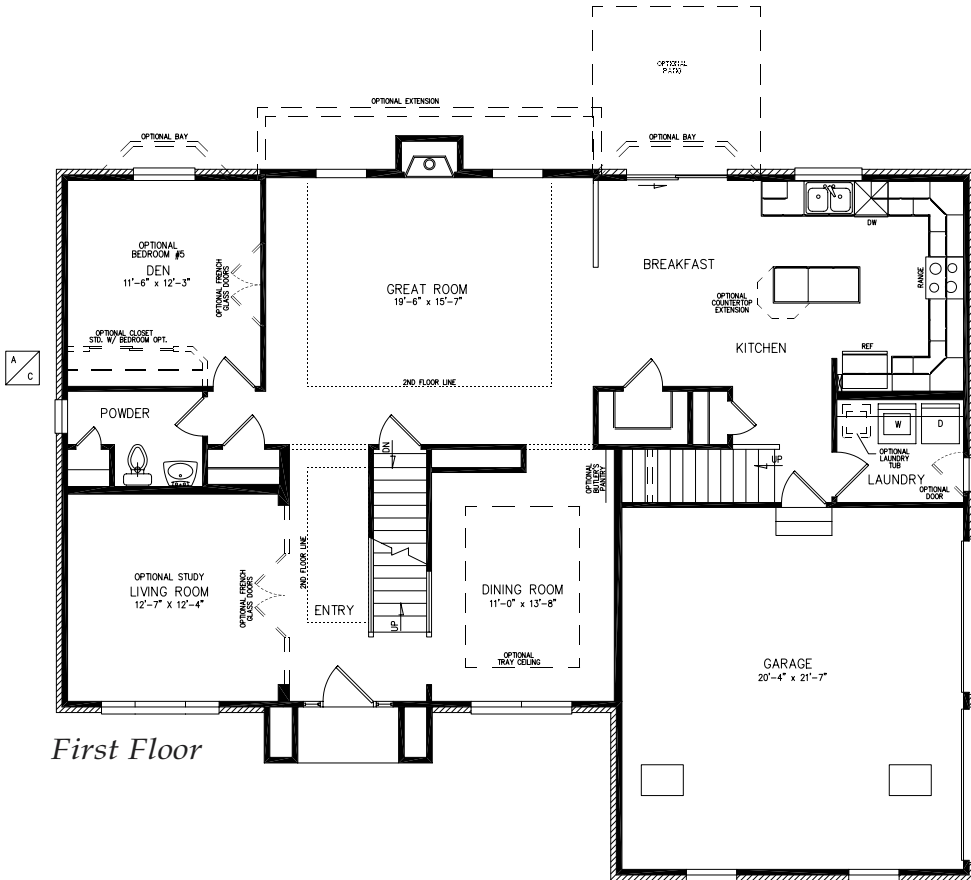

## Standard Plan

OPTIONAL OWNER'S BATH

OPTIONAL FULL BATH 1ST FLOOR

4' EXT. OPTION W/ NICHEs