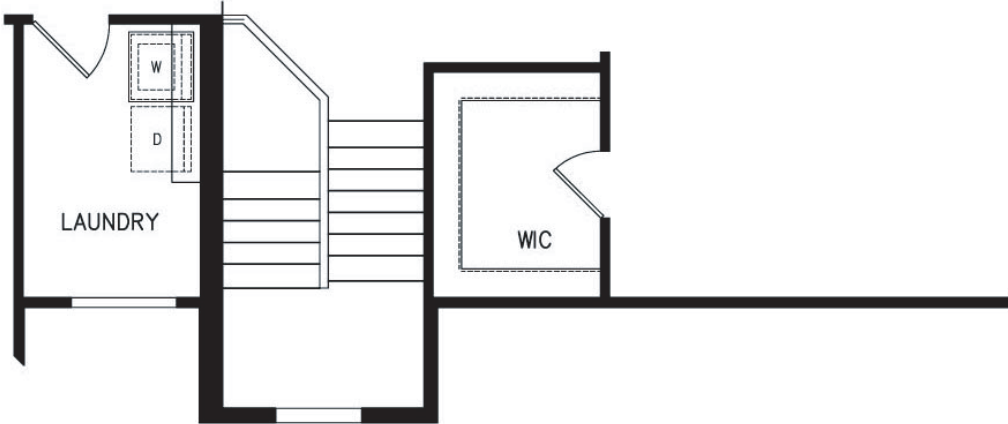

Fairmont Options

OPTIONAL BATH
(Std. Plan Only)

OPTIONAL LAUNDRY
(Std. Plan Only)

OPTIONAL WIC
(Std. Plan Only)

Garden Bath
(Std. Plan Only)

Garden Bath
(Grand Owner's Suite Only)

*Floor plans and room dimensions are approximate, may vary depending on elevation, and may change without notice. 4/08