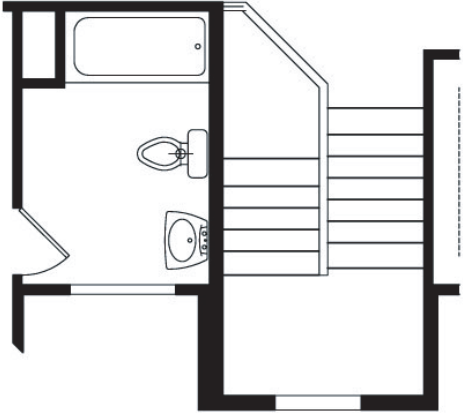

Fairmont Options

OPTIONAL BATH
(Std. Plan Only)

OPTIONAL LAUNDRY
(Std. Plan Only)

OPTIONAL WIC
(Std. Plan Only)

Garden Bath
(Std. Plan Only)

Garden Bath
(Grand Owner's Suite Only)

*Floor plans and room dimensions are approximate, may vary depending on elevation, and may change without notice. 4/08