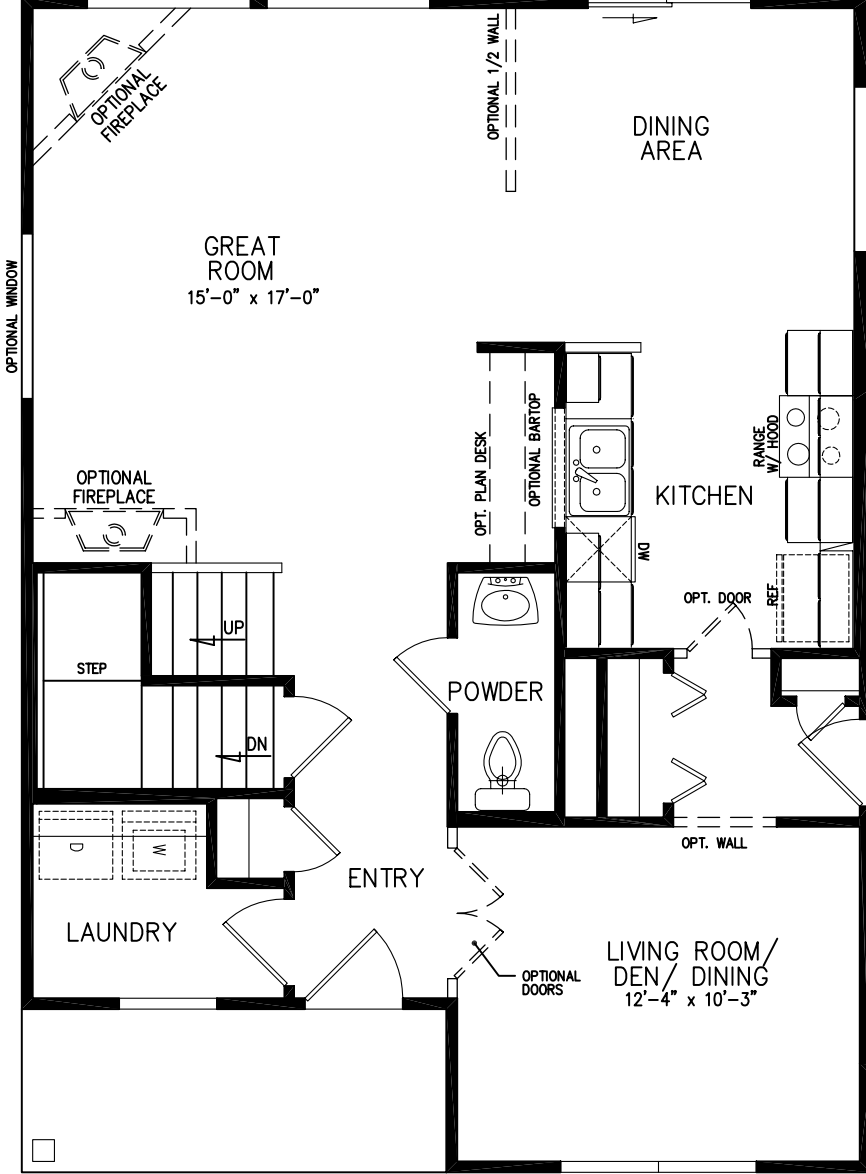

NOTE:
WINDOW MOVES TO
OPPOSITE WALL W/
FIREPLACE OPT.

OPTIONAL PATIO

OPTIONAL BAY

OPTIONAL WINDOW

OPTIONAL 4' GARAGE EXTENSION

OPTIONAL 2' GARAGE EXTENSION

OPTIONAL SERVICE DOOR

GARAGE
19'-9" x 20'-4"